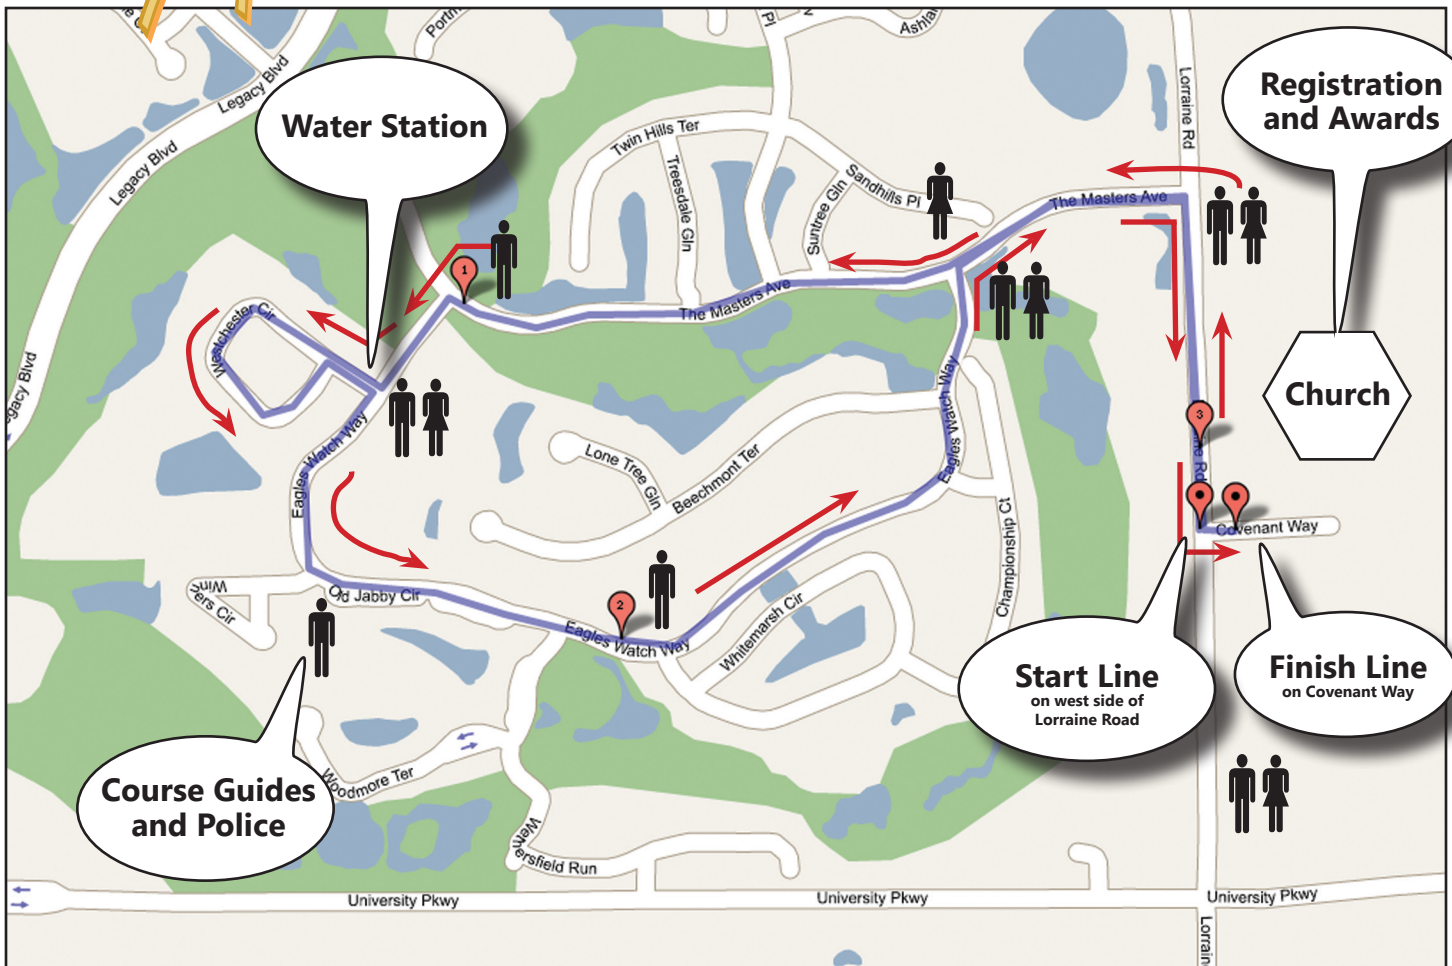

HARVEST

Hustle 5K Run 2008

Special Thanks to
Our Title Sponsor:

COURSE MAP

HARVEST HUSTLE COURSE DIRECTIONS

Race starts promptly at 8am on the west side of Lorraine Road and Covenant Way.

Run north then turn left (west) onto The Masters Avenue. Go through Country Club gates and continue straight to mile #1.

At mile #1, immediately turn left (south) onto Eagles Watch Way.

Turn right (west) onto Westchester Circle (where water station is located) and proceed forward and veer left around the loop.

Go south with a right turn back onto Eagles Watch Way. Pass mile #2 and head east with a right turn back onto The Masters Avenue.

Turn right back onto Lorraine Road heading south. Continue past mile #3, then left onto Covenant Way toward the finish line.

If you're officially entered, take a place card from an official and write in your name and age; place in box at church entrance.

Congratulations! You've finished the Harvest Hustle and helped feed the hungry in Sarasota and Manatee Counties.